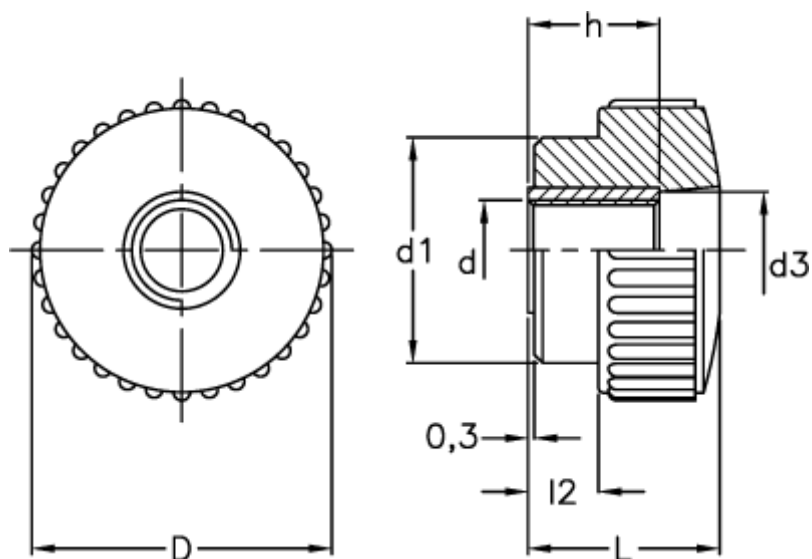

Article number: 2302002513
Description: E+G Knurled grip knob
B.193/30 FP-M10

Measures

D	= 31
d1	= 24
d3	= 13
d 6H	= M10
h	= 15
L	= 18.0
l2	= 6